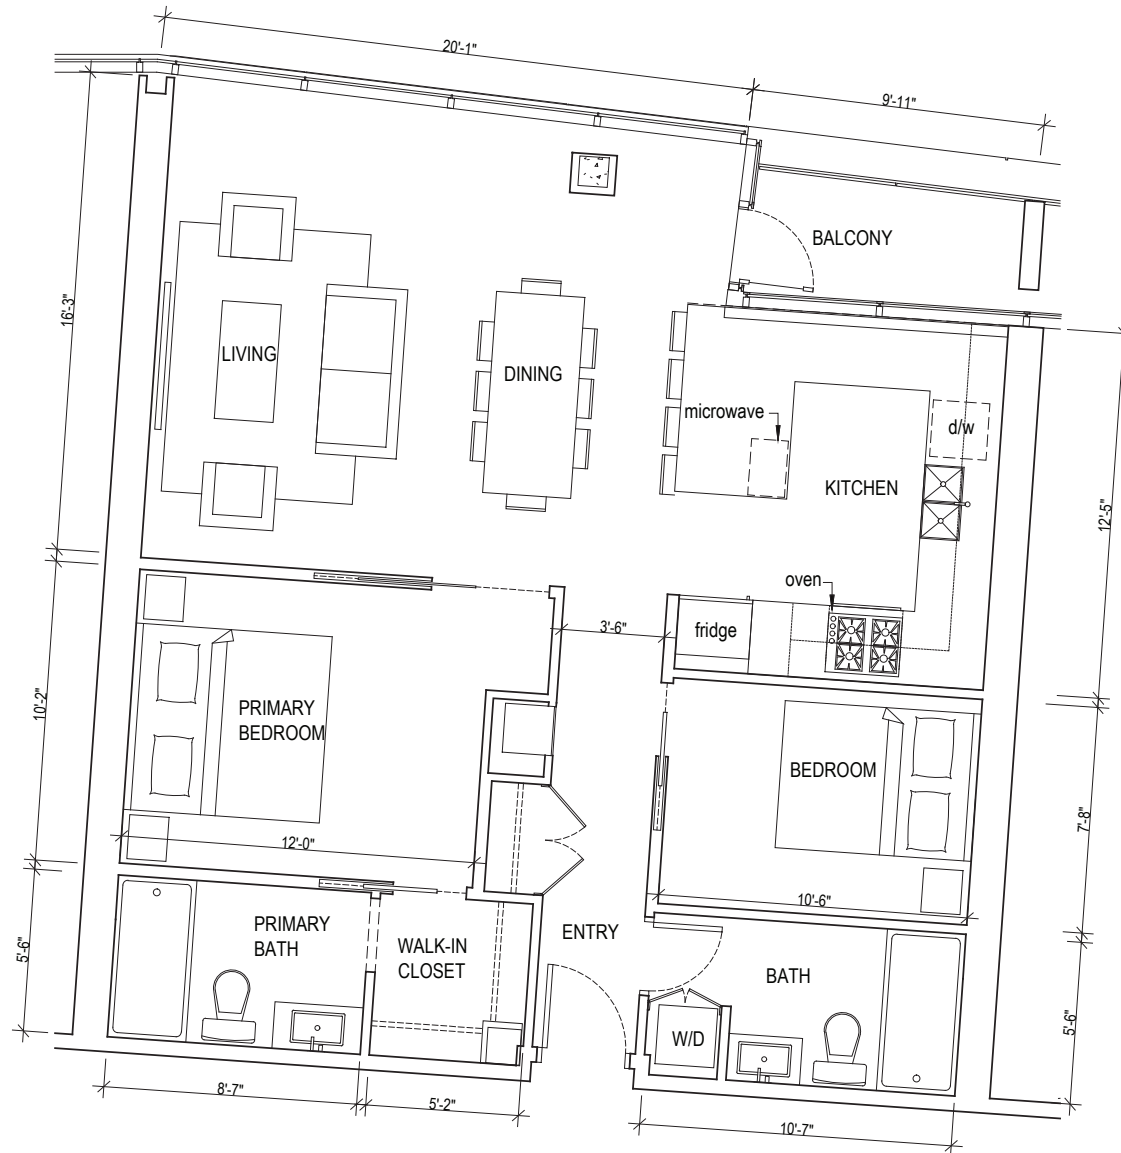

2N Suites 621, 723, 821, 923 | SUITE SQUARE FOOTAGE 941 | BALCONY SQUARE FOOTAGE 48 | TOTAL 989

All dimensions are approximate and subject to final construction. Units will not be offered furnished. Furniture layouts shown are for concept only.