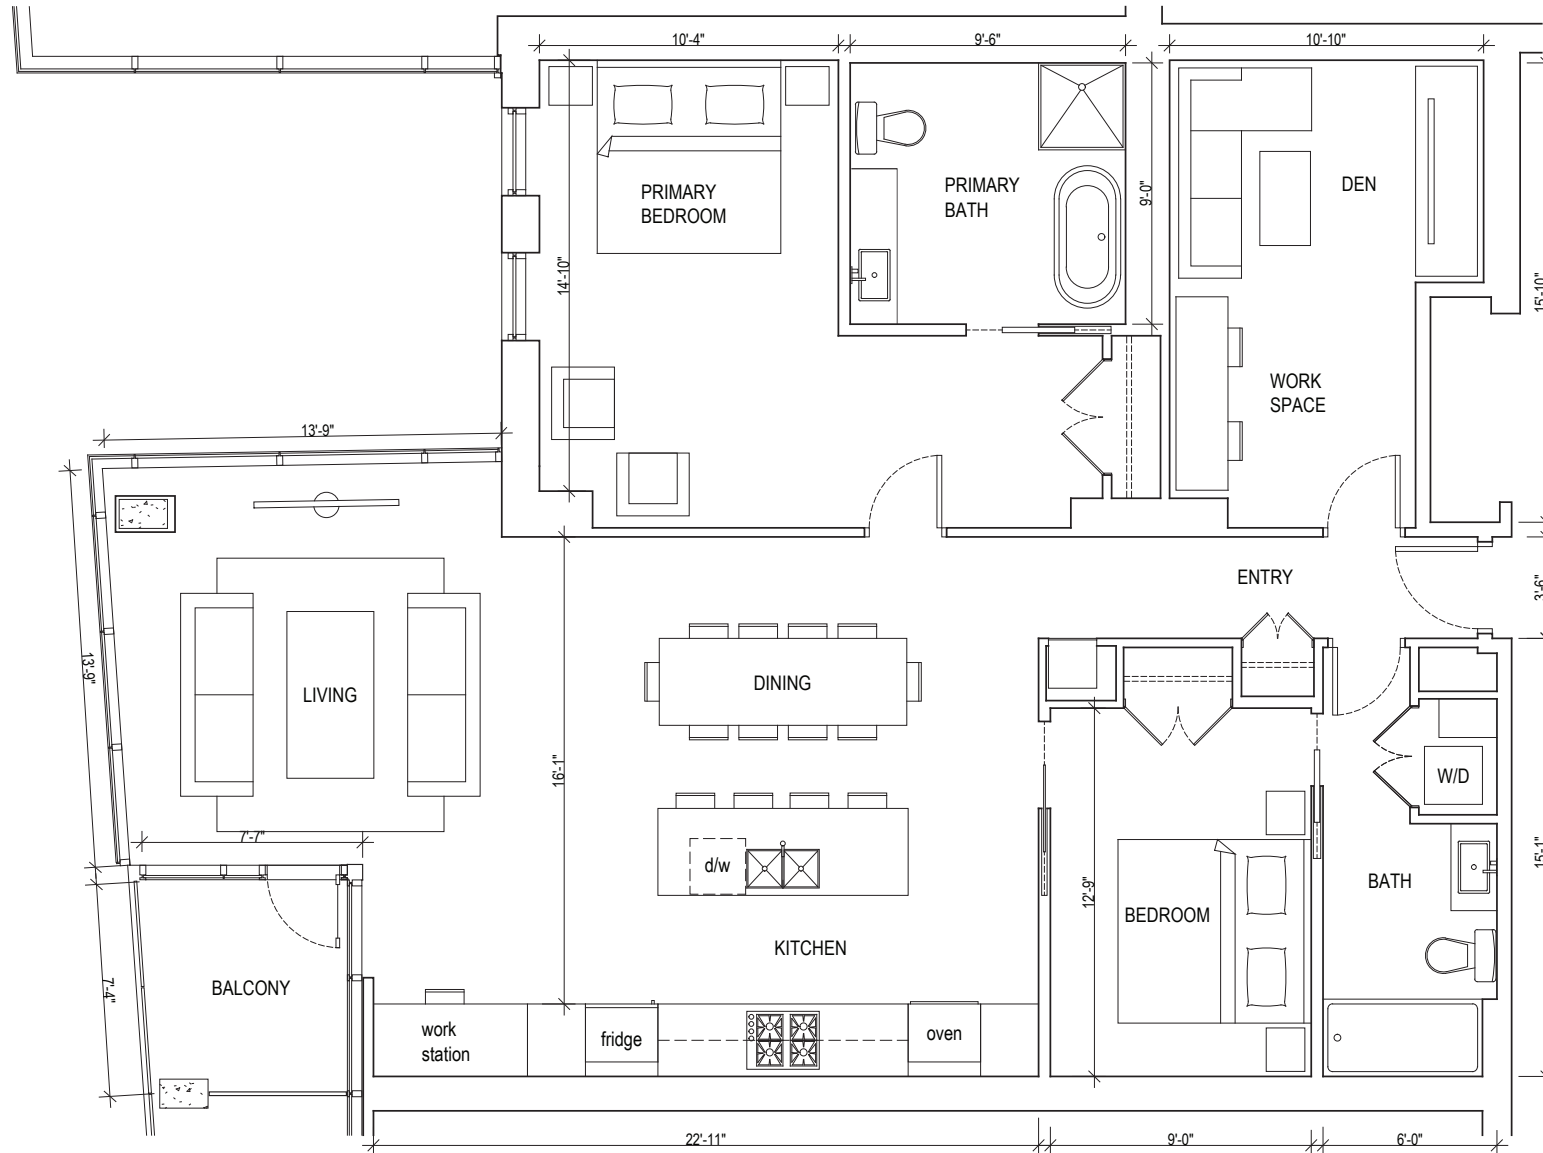

2F Suites 302, 402, 502, 602 | SUITE SQUARE FOOTAGE 1,446 | BALCONY SQUARE FOOTAGE 54 | TOTAL 1,500

All dimensions are approximate and subject to final construction. Units will not be offered furnished. Furniture layouts shown are for concept only.