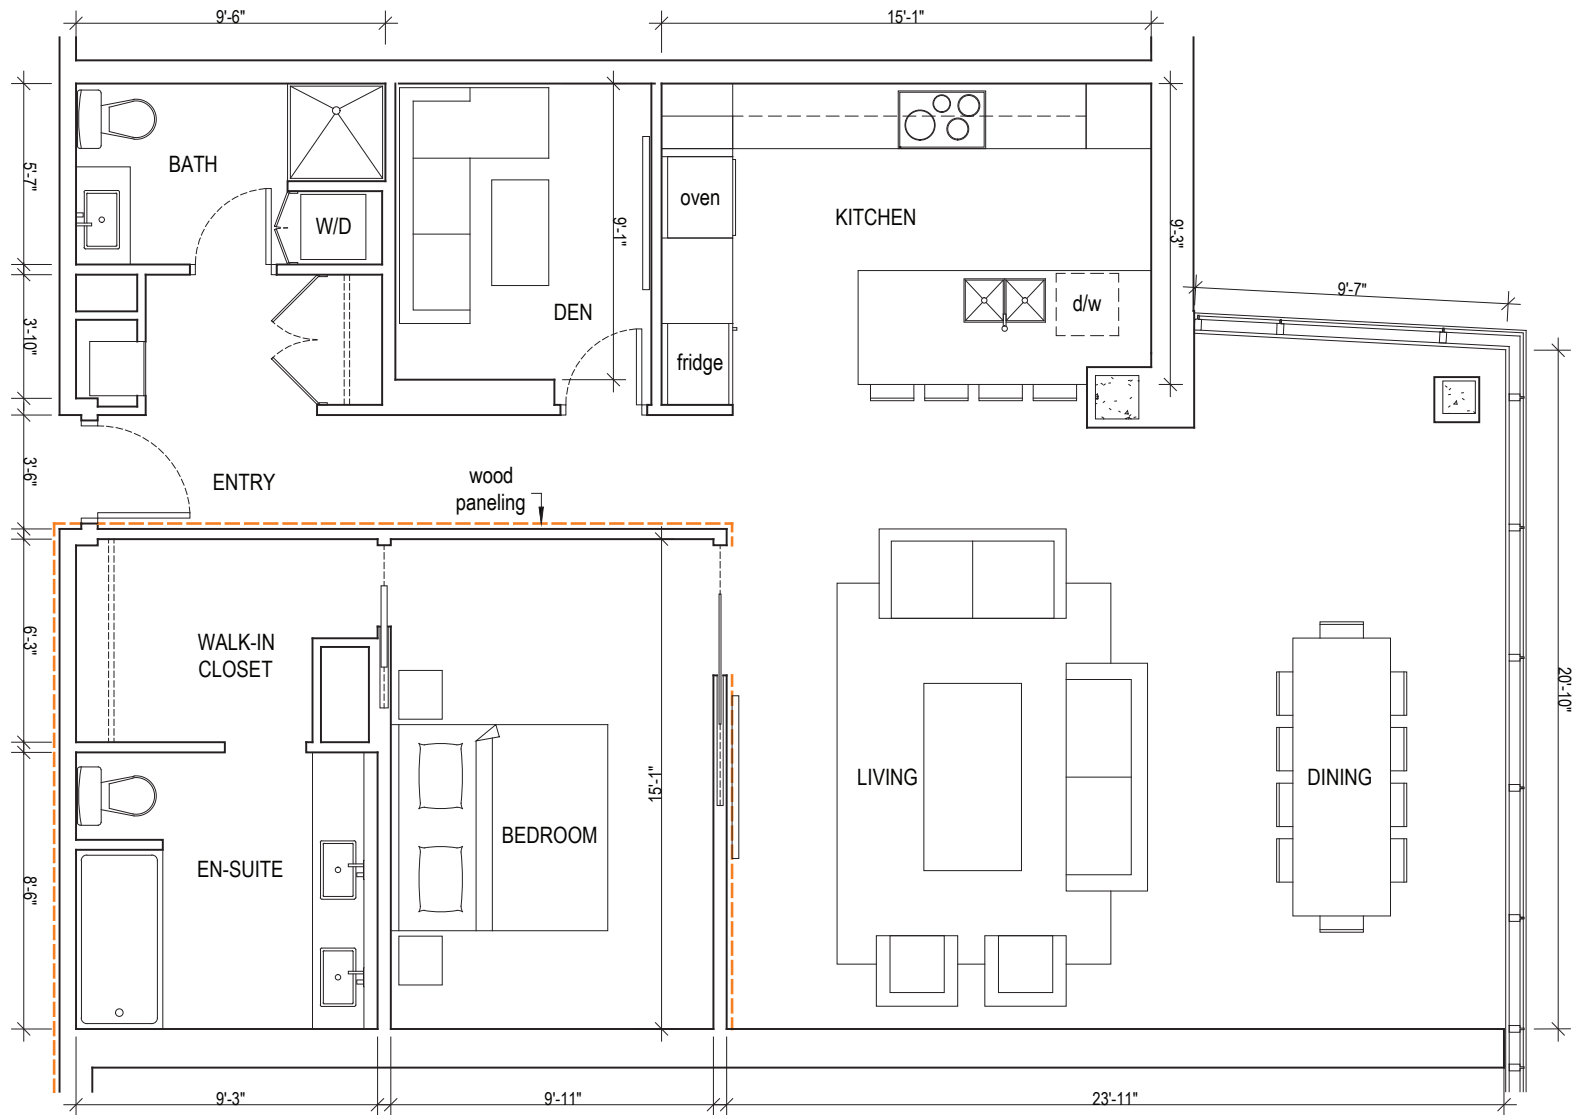

1S Suites 207, 307, 407 | SQUARE FOOTAGE 1,215

All dimensions are approximate and subject to final construction. Units will not be offered furnished. Furniture layouts shown are for concept only.