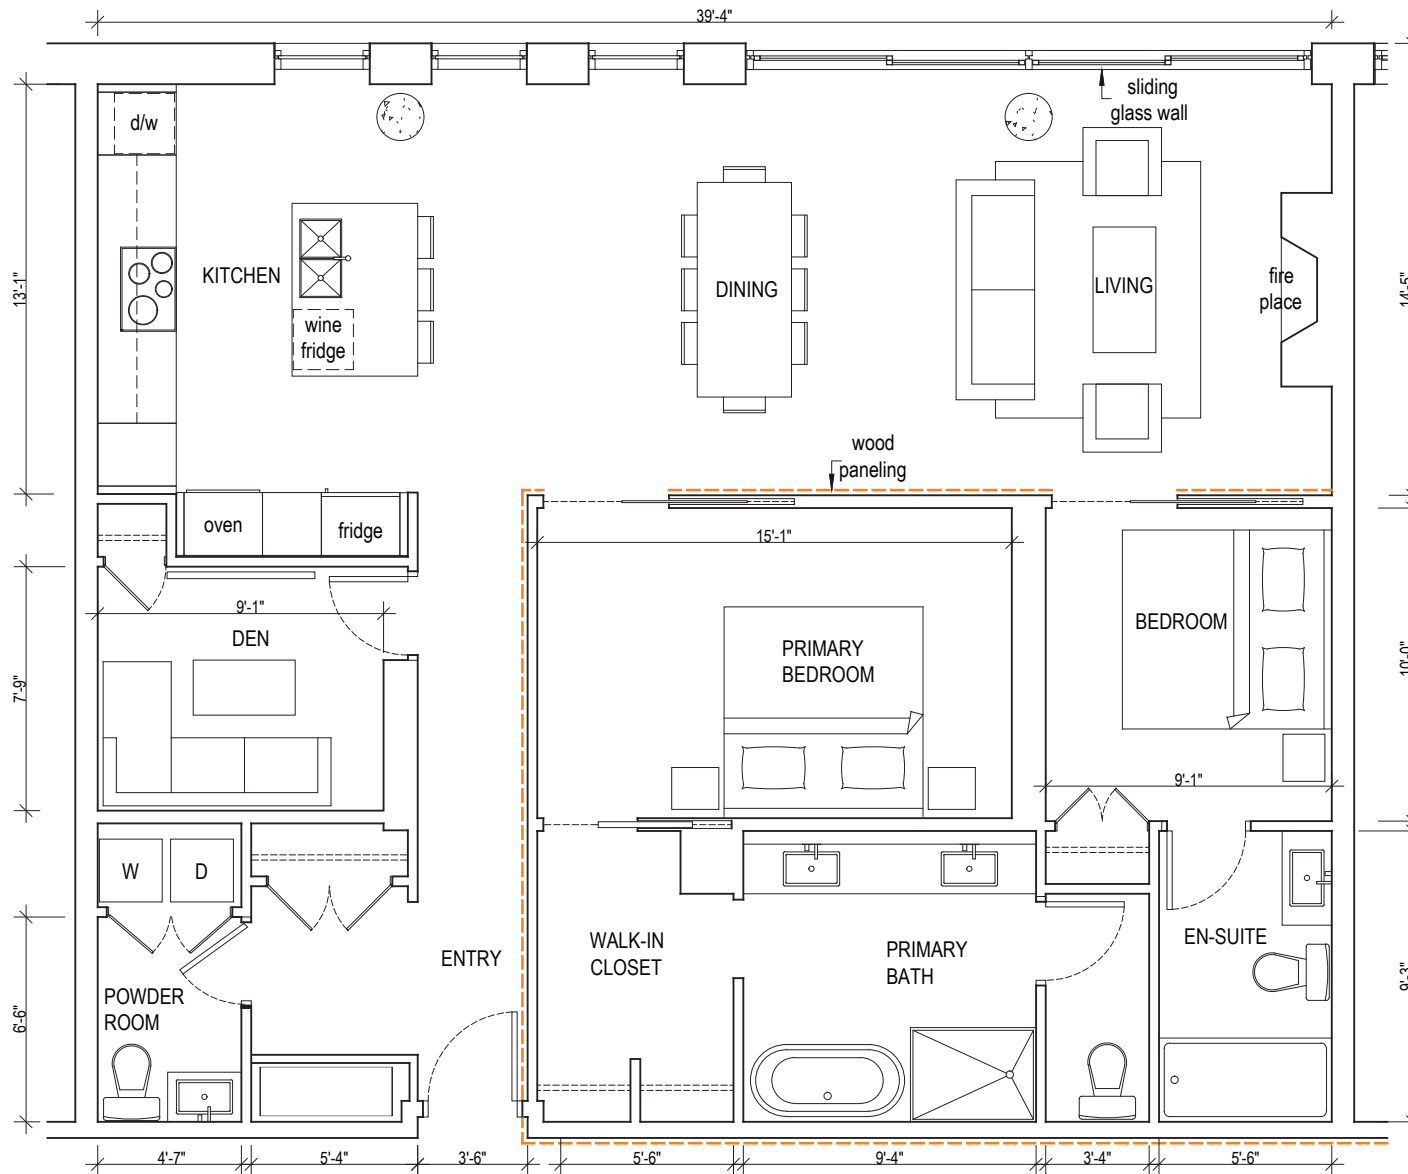

2HA Suite 1011 | SQUARE FOOTAGE 1,304

All dimensions are approximate and subject to final construction. Units will not be offered furnished. Furniture layouts shown are for concept only.